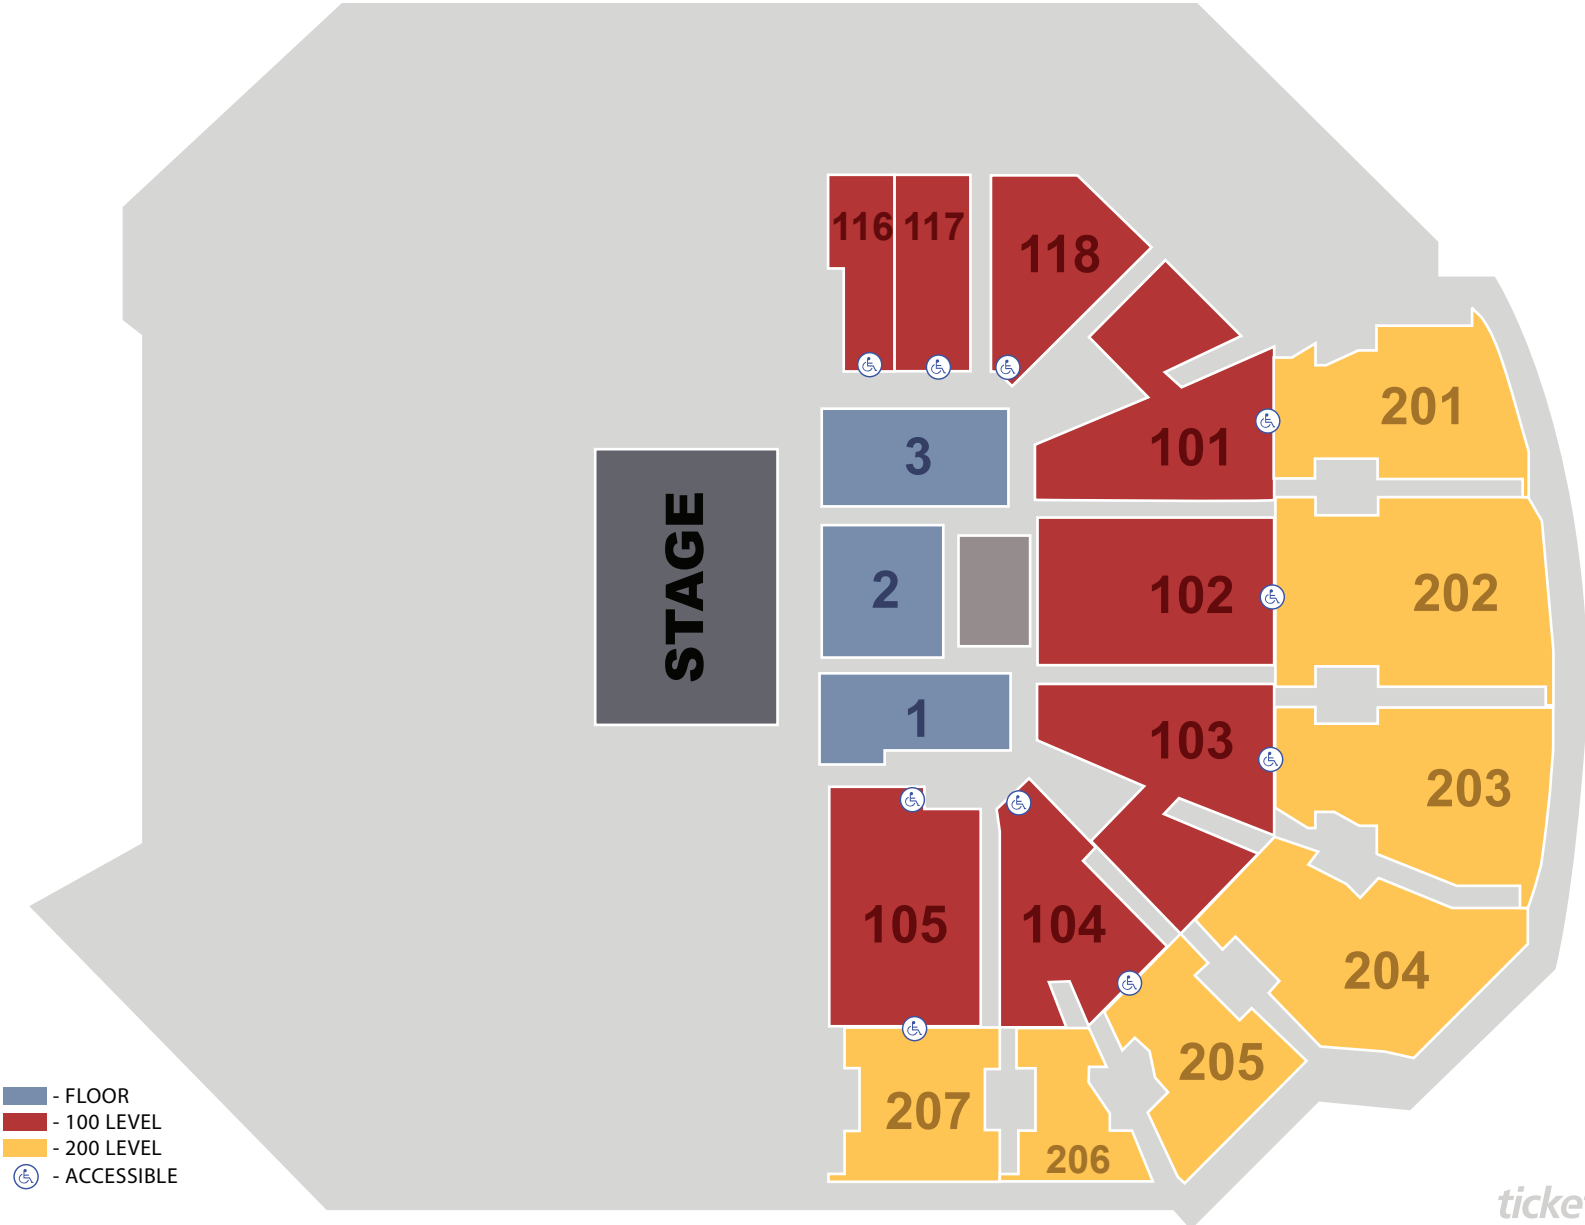

# Addition Financial Arena

Orlando, FL

Half House

- FLOOR
- 100 LEVEL
- 200 LEVEL
- ACCESSIBLE